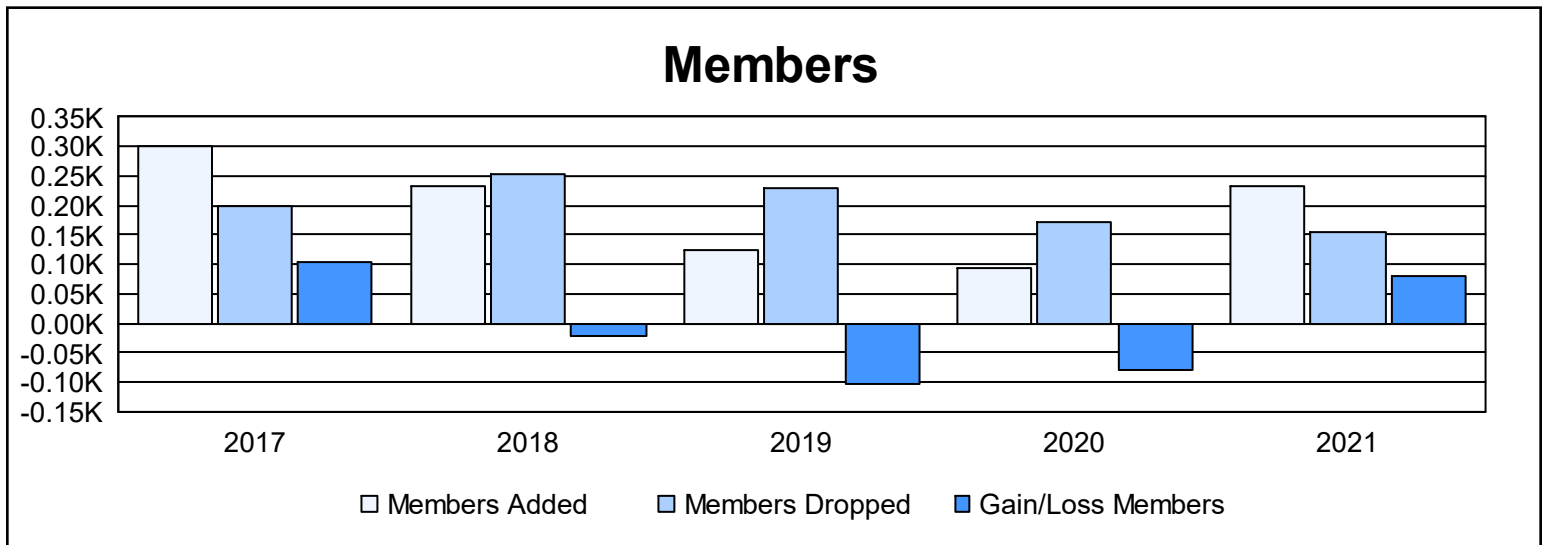

Year	New Clubs	Dropped Clubs	Gain/ Loss Clubs	New Members	Charter Members	Reinstate Members	Transfer Members	Total Member Added	Total Members Dropped	Gain/ Loss Members
2016-2017	1	0	1	246	35	12	8	301	198	103
2017-2018	0	2	-2	227	0	5	2	234	254	-20
2018-2019	0	2	-2	100	0	21	4	125	229	-104
2019-2020	0	0	0	91	0	1	3	95	173	-78
2020-2021	2	0	2	164	60	10	0	234	155	79
<b>Average</b>	<b>1</b>	<b>1</b>	<b>0</b>	<b>166</b>	<b>19</b>	<b>10</b>	<b>3</b>	<b>198</b>	<b>202</b>	<b>-4</b>

### Membership Composition June 2021 Cumulative