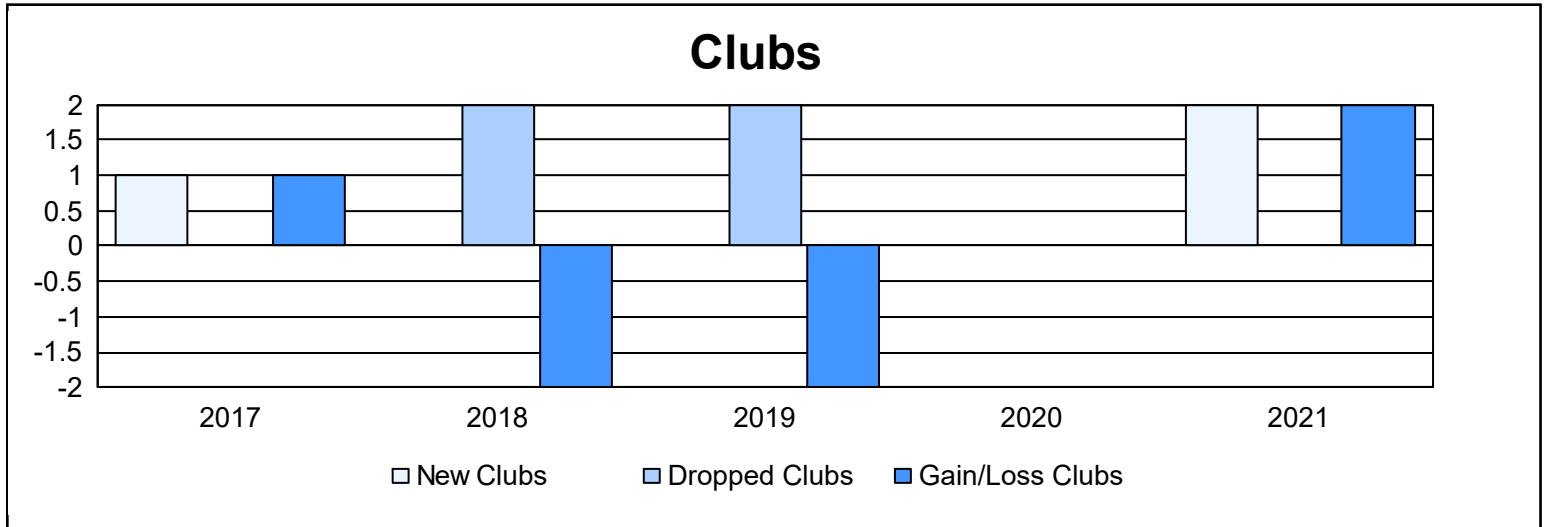

Year	New Clubs	Dropped Clubs	Gain/ Loss Clubs	New Members	Charter Members	Reinstate Members	Transfer Members	Total Member Added	Total Members Dropped	Gain/ Loss Members
2016-2017	1	0	1	246	35	12	8	301	198	103
2017-2018	0	2	-2	227	0	5	2	234	254	-20
2018-2019	0	2	-2	100	0	21	4	125	229	-104
2019-2020	0	0	0	91	0	1	3	95	173	-78
2020-2021	2	0	2	164	60	10	0	234	155	79
<b>Average</b>	<b>1</b>	<b>1</b>	<b>0</b>	<b>166</b>	<b>19</b>	<b>10</b>	<b>3</b>	<b>198</b>	<b>202</b>	<b>-4</b>

### Membership Composition June 2021 Cumulative